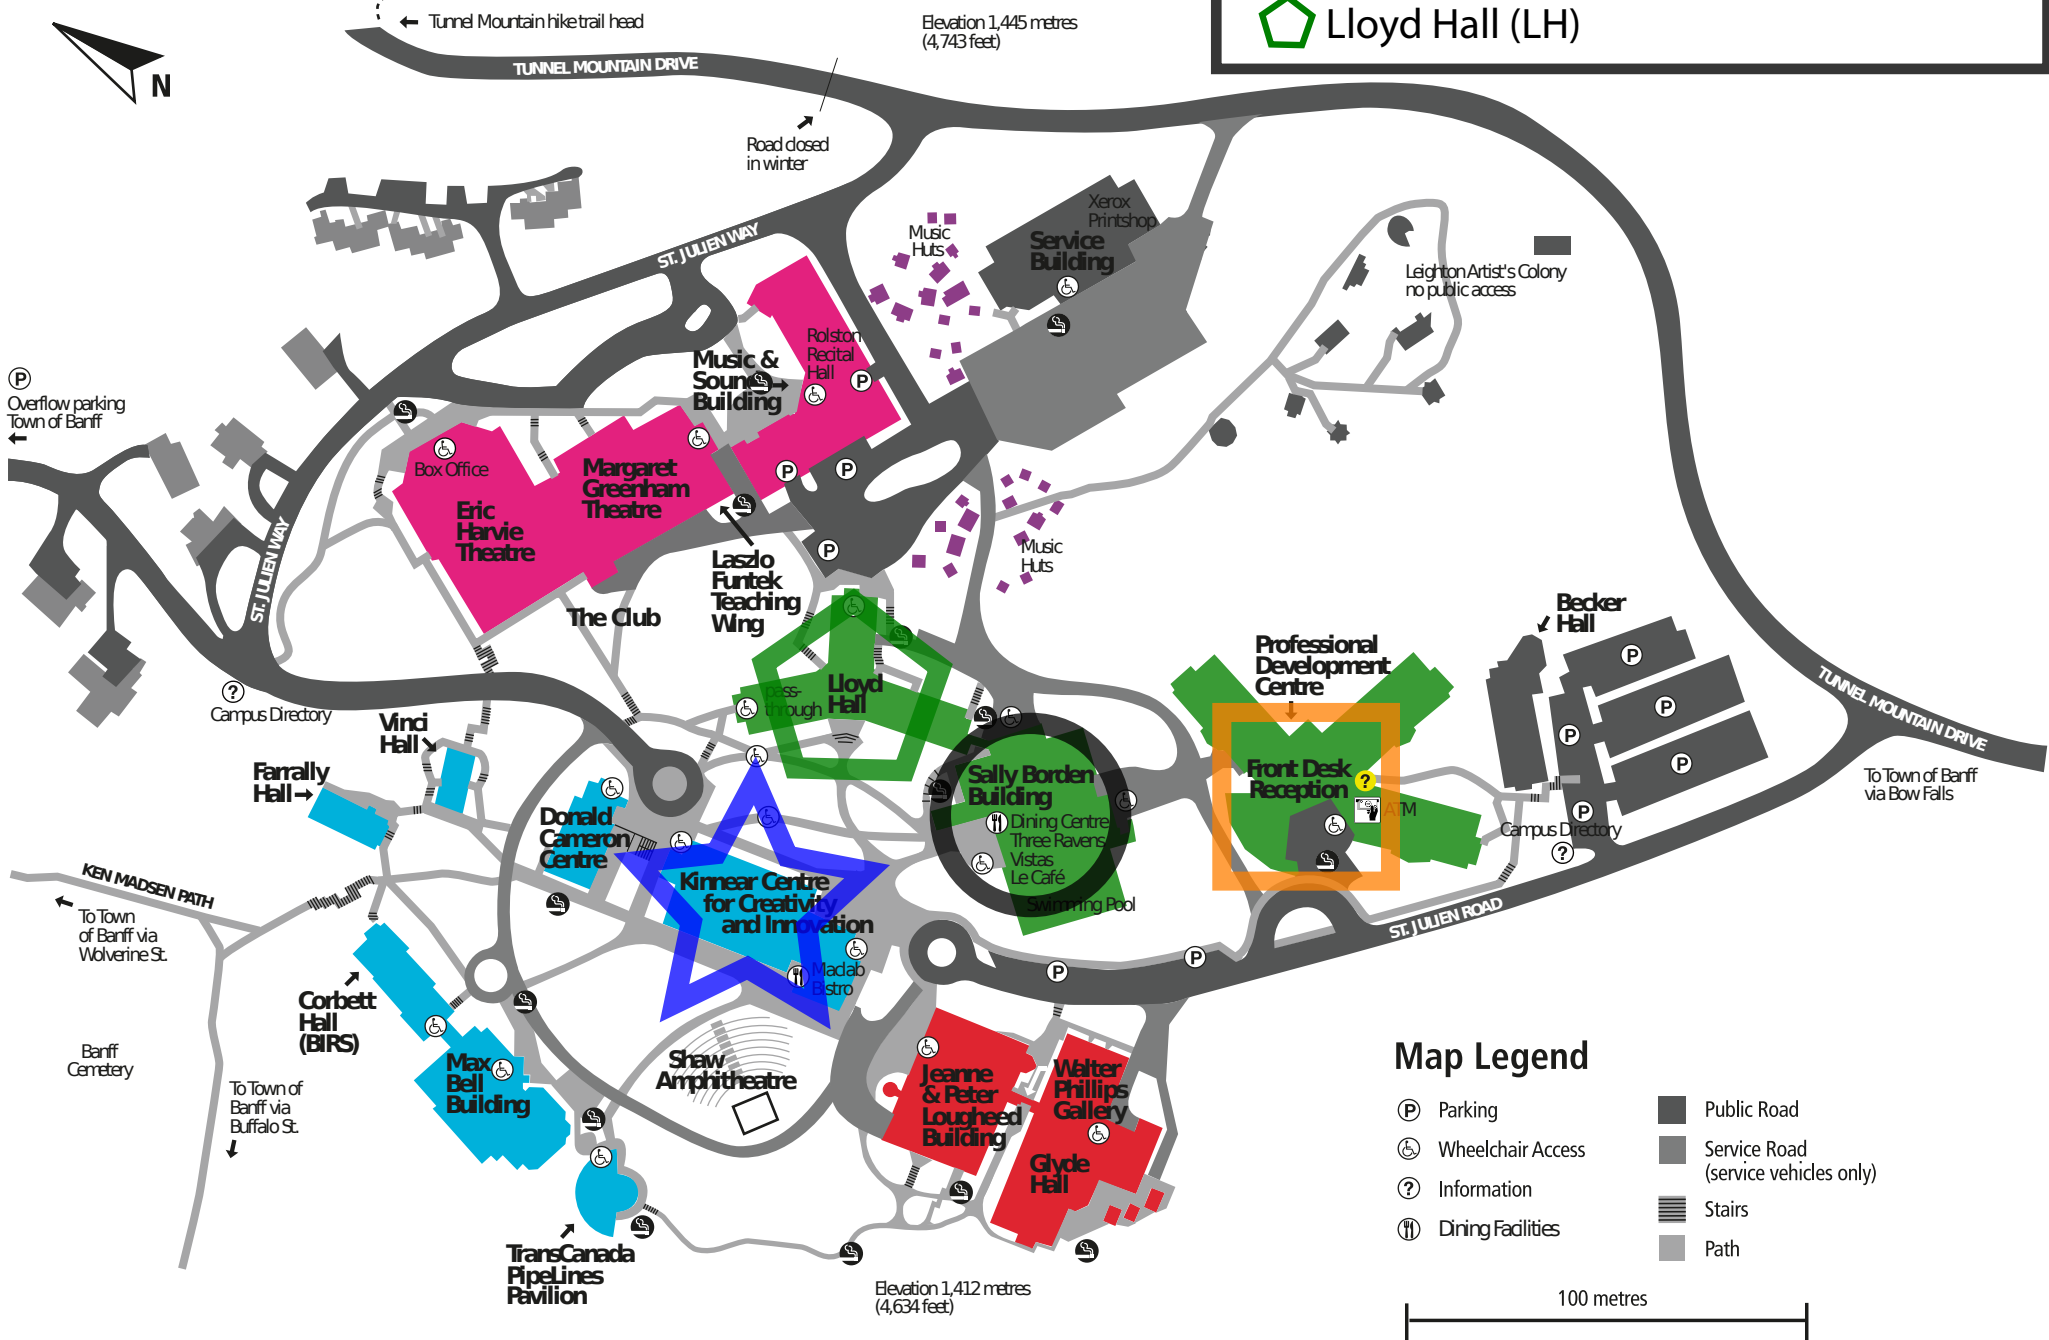

Kinnear Centre: Workshops, Plenaries, Technical Sessions, Receptions, Banquet
 Sally Borden Building: Vistas Restaurant (Breakfast, Lunch), Fitness Centre
 Professional Development Centre: Registration, Check-In, Accommodations
 Lloyd Hall: Accommodations

 Kinnear Centre (KC)
 Sally Borden Building (SB)
 Professional Development Centre (PDC)
 Lloyd Hall (LH)

Map Legend

 Parking	 Public Road
 Wheelchair Access	 Service Road (service vehicles only)
 Information	 Stairs
 Dining Facilities	 Path

100 metres